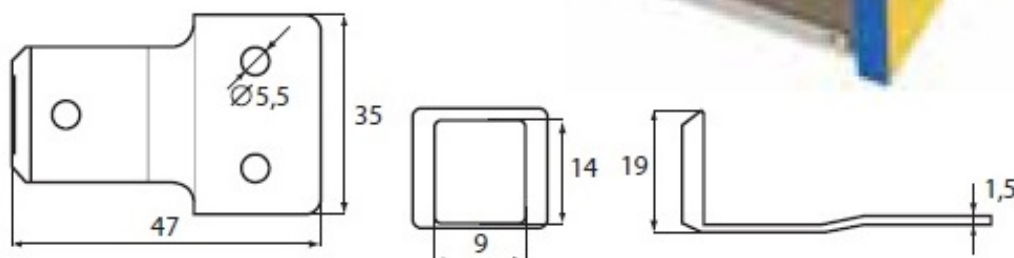

PRODUCT SHEET

Description:

Drawer Stopper F/Central locks W/Metabox Drawers, Steel, BZP

Item number:

14.02.012-1

Units	Box	Carton	HS Code	Barcode
Pcs.	1	900	8302420090	 5704866502900

SISO A/S

Mileparken 11
DK-2740 Skovlunde
Denmark
VAT: DK 24786013